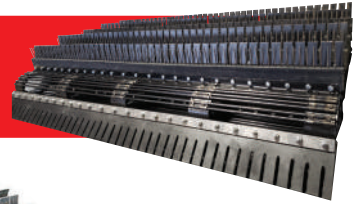

IN STOCK, NO DOWN TIME

From Nut to Grape Harvest Equipment Parts

NEW to CIR's line of Agriculture Harvester Products are CIR manufactured Twin rod harvest belts for Flory, Weiss and more

CIR PICK UP BELTS

CIR
Manufactured
Flory and Weiss Pick
up belts and more

CIR MANUFACTURED
HARVESTING PARTS

CIR Manufactured Harvesting parts
for COE, Flory, Weiss and more

CIR HOSE & FITTINGS

CIR CHAIN BELTS
CIR Manufactured Chain Belts

- High Quality CIR manufactured Shaker, Sweeper and Harvester parts for your equipment needs.
- 24-7 belt service team to keep your operation running and profitable, CIR fabricated conveyor belts, lacing, rubber and plastic sheet, air, water and hydraulic hose and fittings.